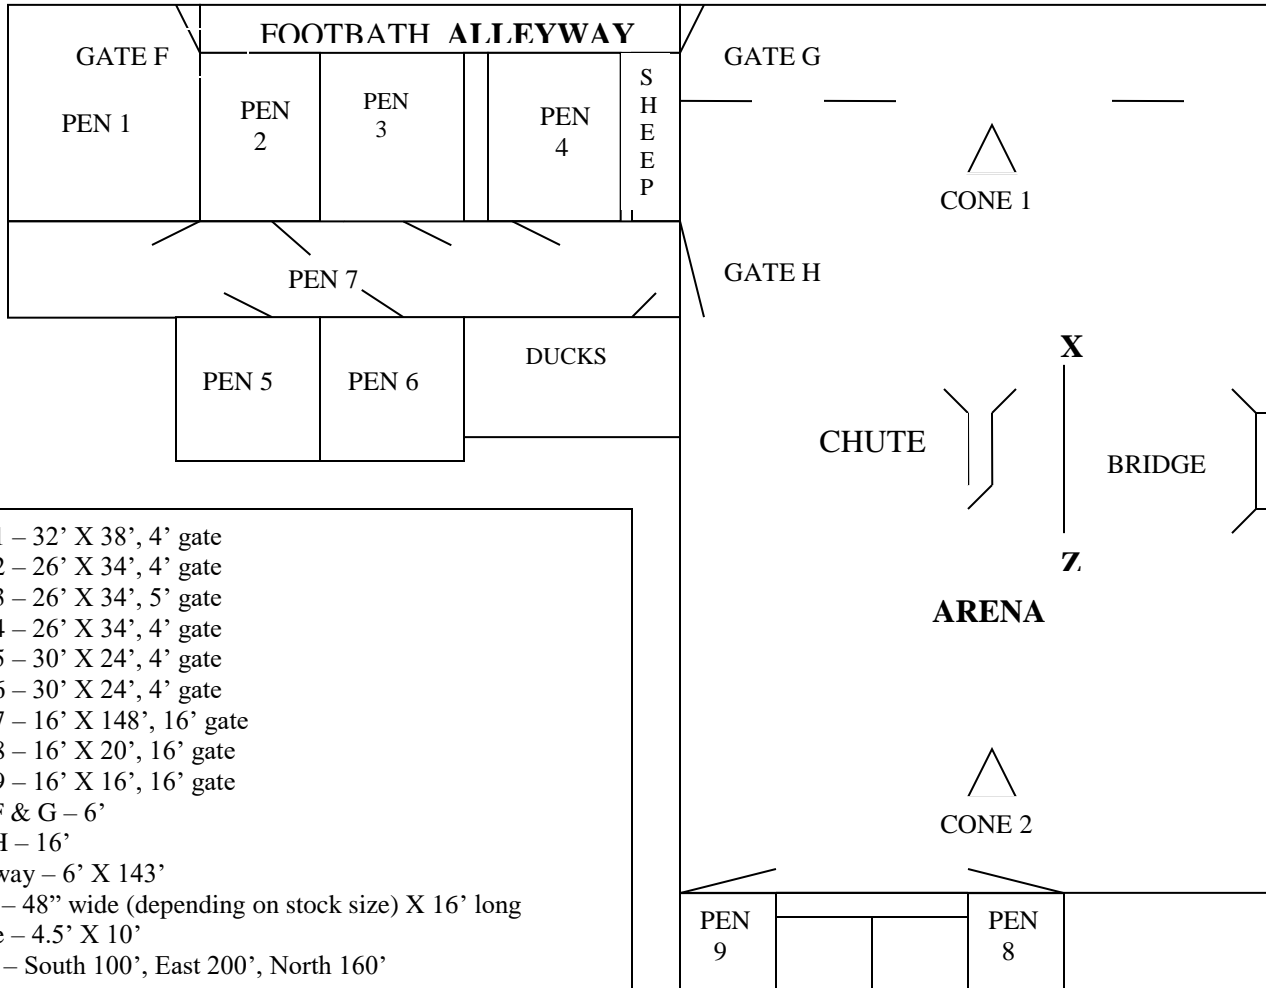

CATTLE FARM TRIAL #1 2018

- Pen #1 – 32’ X 38’, 4’ gate
- Pen #2 – 26’ X 34’, 4’ gate
- Pen #3 – 26’ X 34’, 5’ gate
- Pen #4 – 26’ X 34’, 4’ gate
- Pen #5 – 30’ X 24’, 4’ gate
- Pen #6 – 30’ X 24’, 4’ gate
- Pen #7 – 16’ X 148’, 16’ gate
- Pen #8 – 16’ X 20’, 16’ gate
- Pen #9 – 16’ X 16’, 16’ gate
- Gate F & G – 6’
- Gate H – 16’
- Alleyway – 6’ X 143’
- Chute – 48” wide (depending on stock size) X 16’ long
- Bridge – 4.5’ X 10’
- Arena – South 100’, East 200’, North 160’